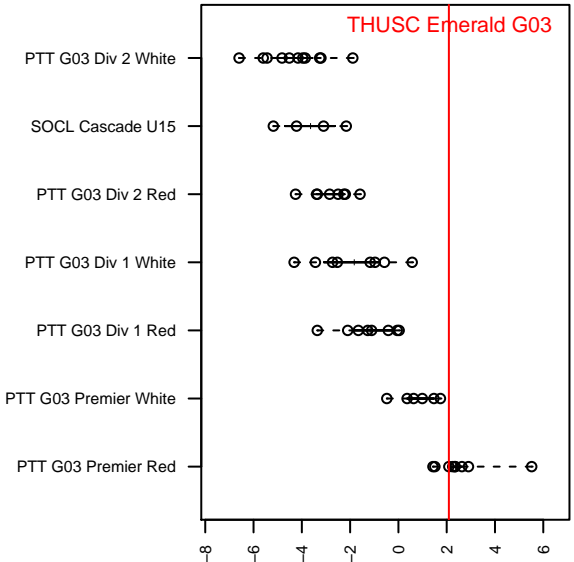

**attack and defense rating
relative to others at age
and all opponents in last 13 months**